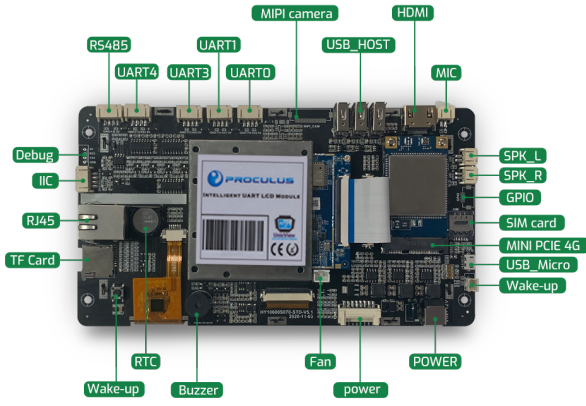

[View this email in your browser](#)

7inch **1280*800 HD** LCD Module coming soon in 2021

Wide Viewing Angle IPS Screen

1280X800 pixels in a 7 inch IPS screen

bring you an immersive experience

Proculus LCD Module has a high-performance external memory interface capable of sustaining demanding memory bandwidths, also provides a complete set of peripheral interfaces.