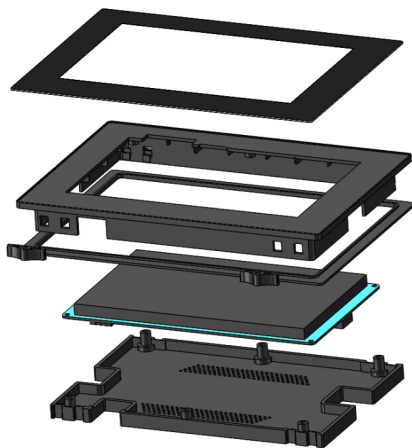

## Proculus Intelligent 7 Inch LCM with Enclosure

Display enclosures protect the sensitive TFT and LCD displays against the hazards of harsh industrial environments, e.g. dust, splashing water, or mechanical influences.

### Contact us

The design focuses on simplicity, and ease of use with its full I/O port integration, easy touch power button. The base is designed to allow a visually pleasing cable and peripheral arrangement as its design offers a wide and spacious area near the connection ports.

The modular construction of

[Subscribe](#)[Past Issues](#)[Translate](#) ▼

example as desktop enclosures, wall-mounted enclosures, or for mounting on a support arm system.

*More new models to be expected at EMBEDDED WORLD 2021*